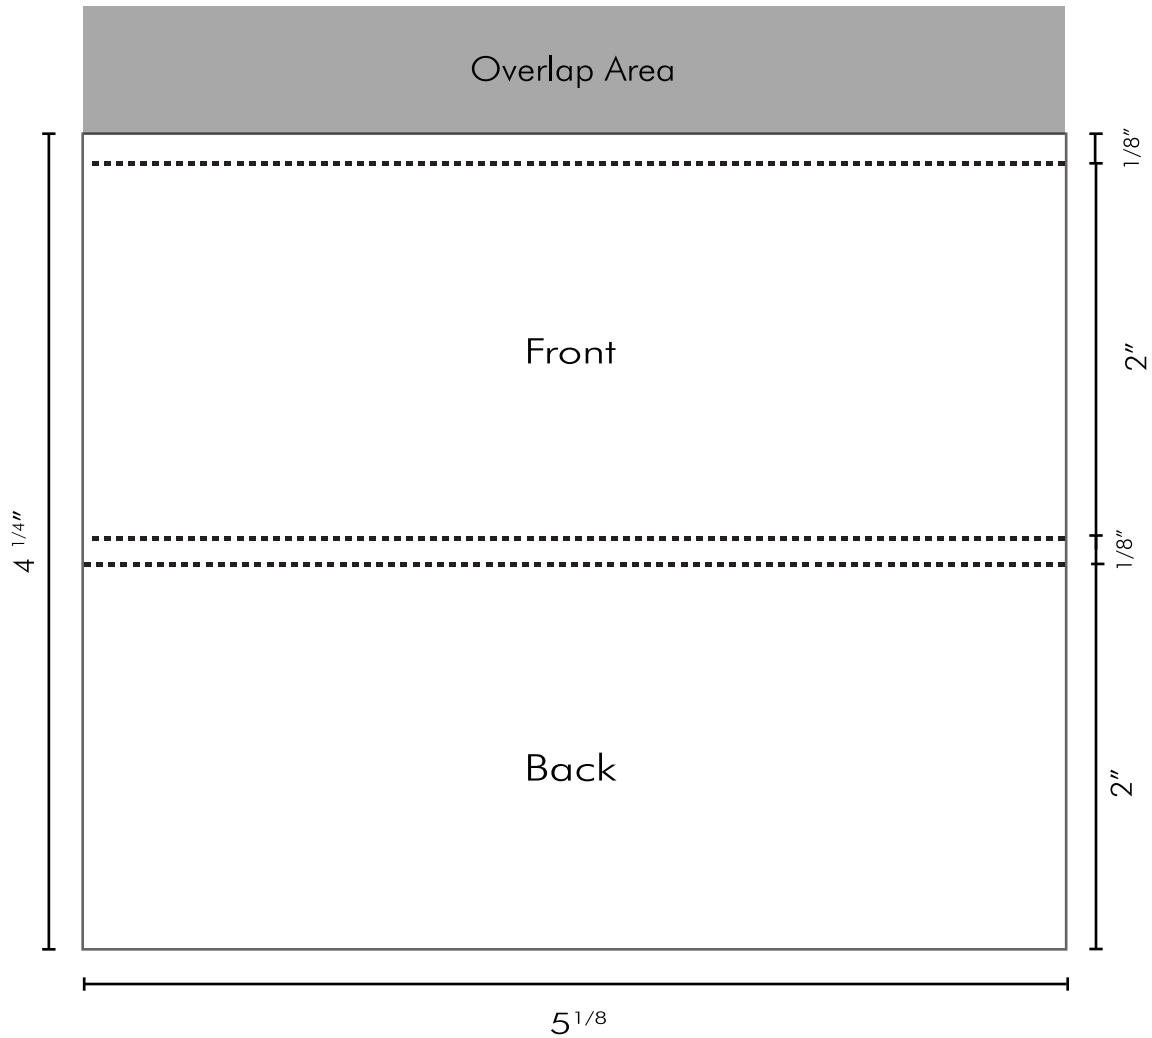

# Wrapper Template

## Hershey's Chocolate Bar w/ Almonds - #CBFS-002

For full bleed, extend 1/8" past wrapper edge.