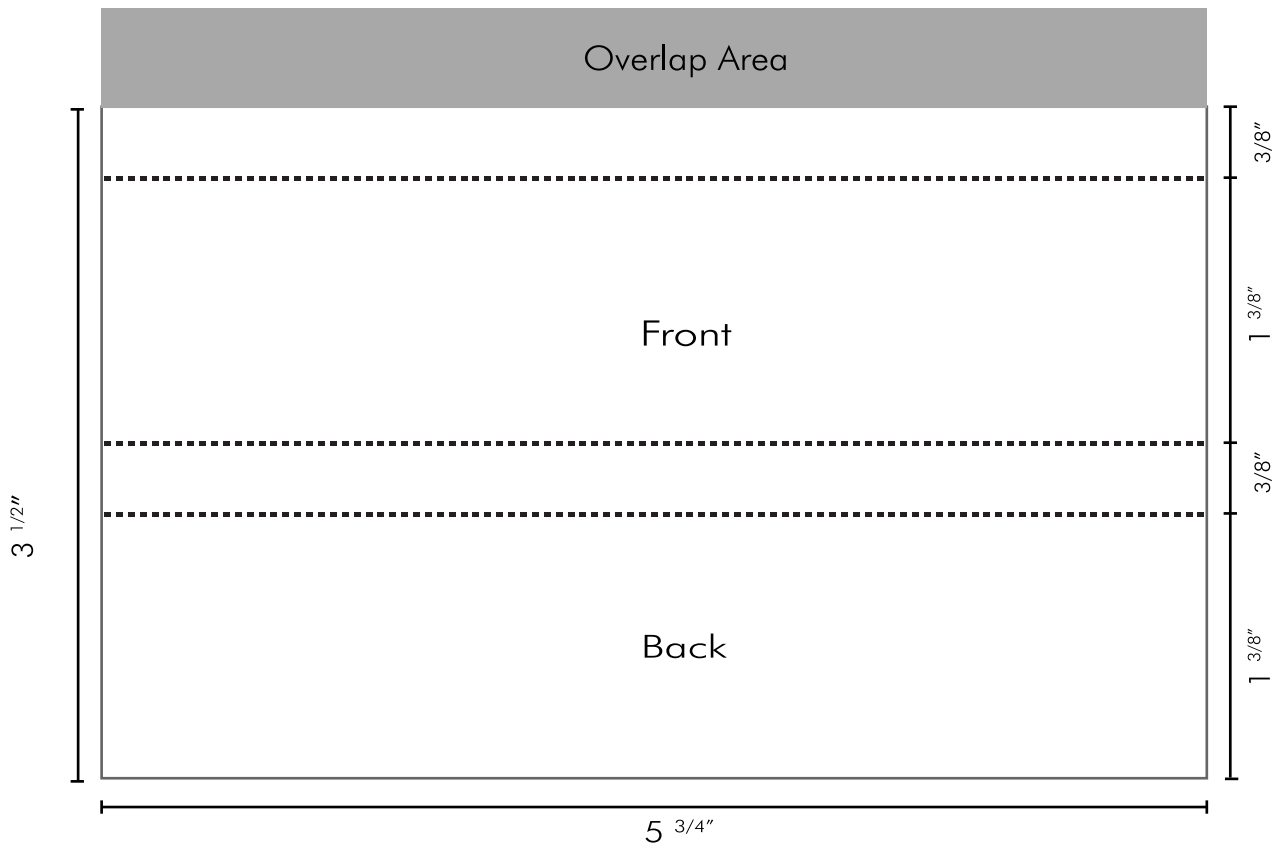

Wrapper Template

Butterfinger Candy Bar - #CBFS-017

For full bleed, extend 1/8" past wrapper edge.