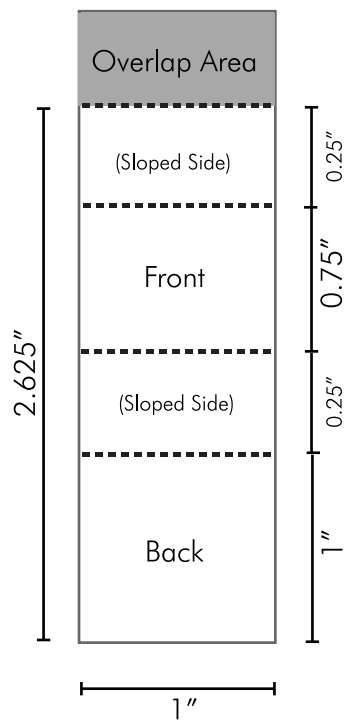

Wrapper Templates

Hershey's Nuggets - #MC-004

For full bleed, extend 1/8" past wrapper edge.