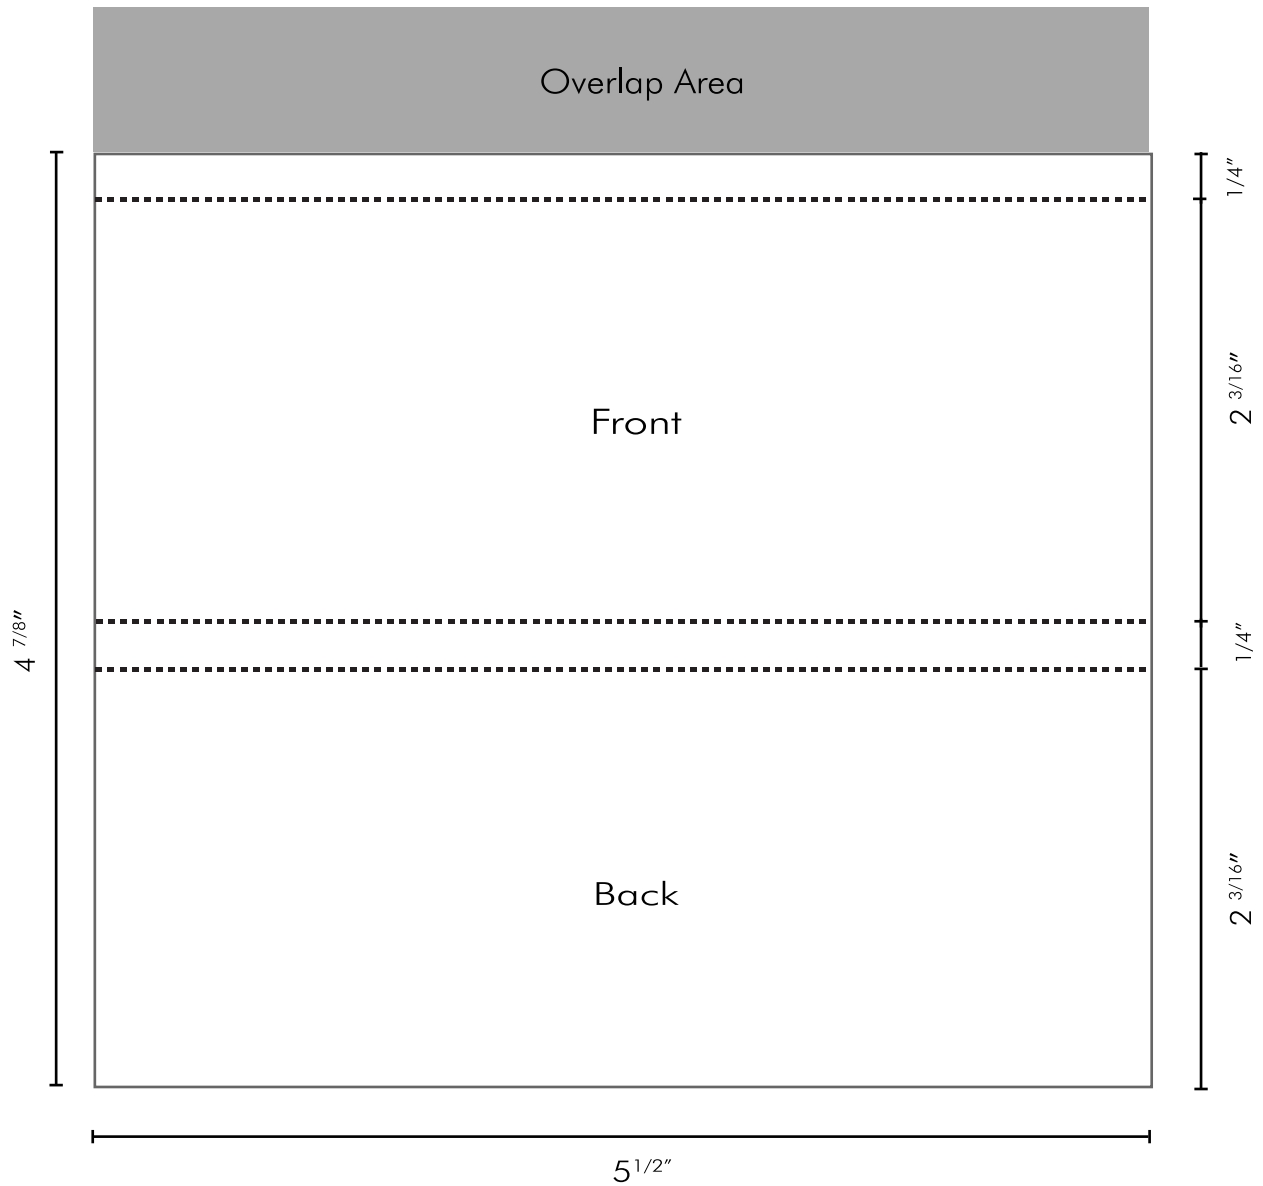

Wrapper Template

Hershey's Special Dark Chocolate Bar - #CBFS-003

For full bleed, extend 1/8" past wrapper edge.