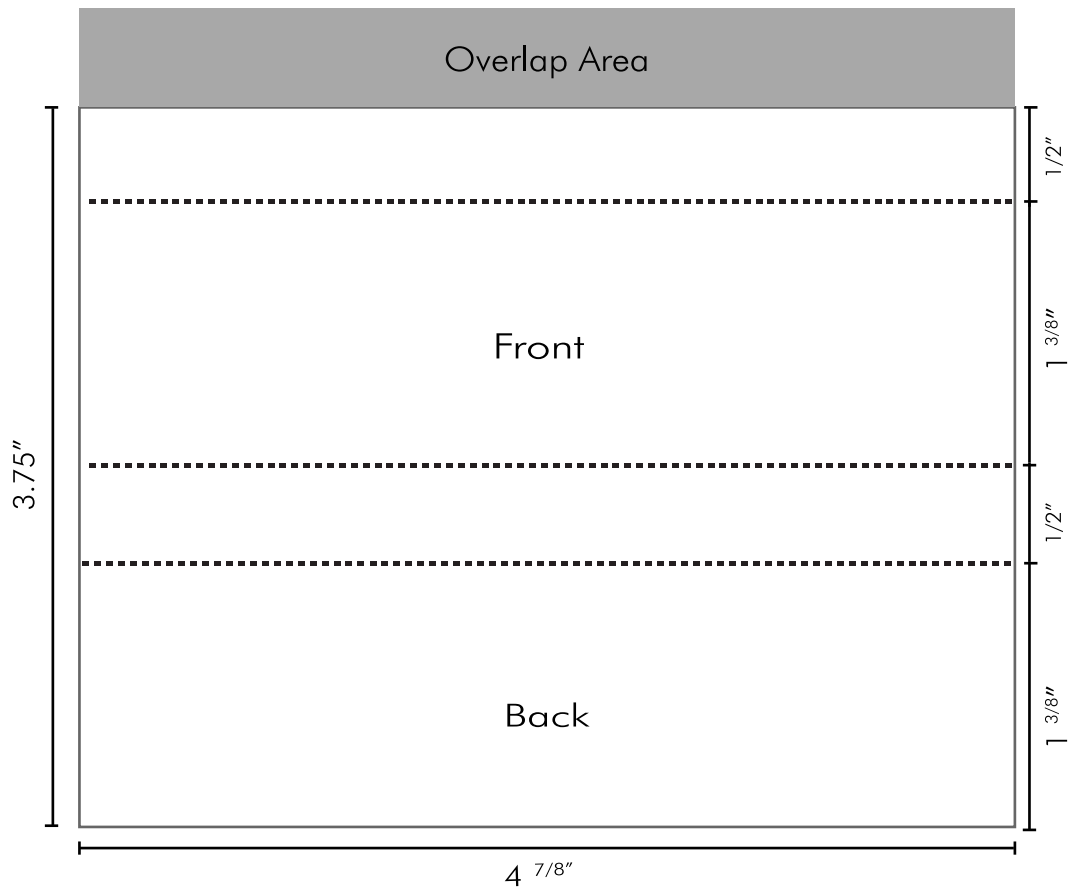

Wrapper Template

Mounds Candy Bar - #CBFS-008

For full bleed, extend 1/8" past wrapper edge.