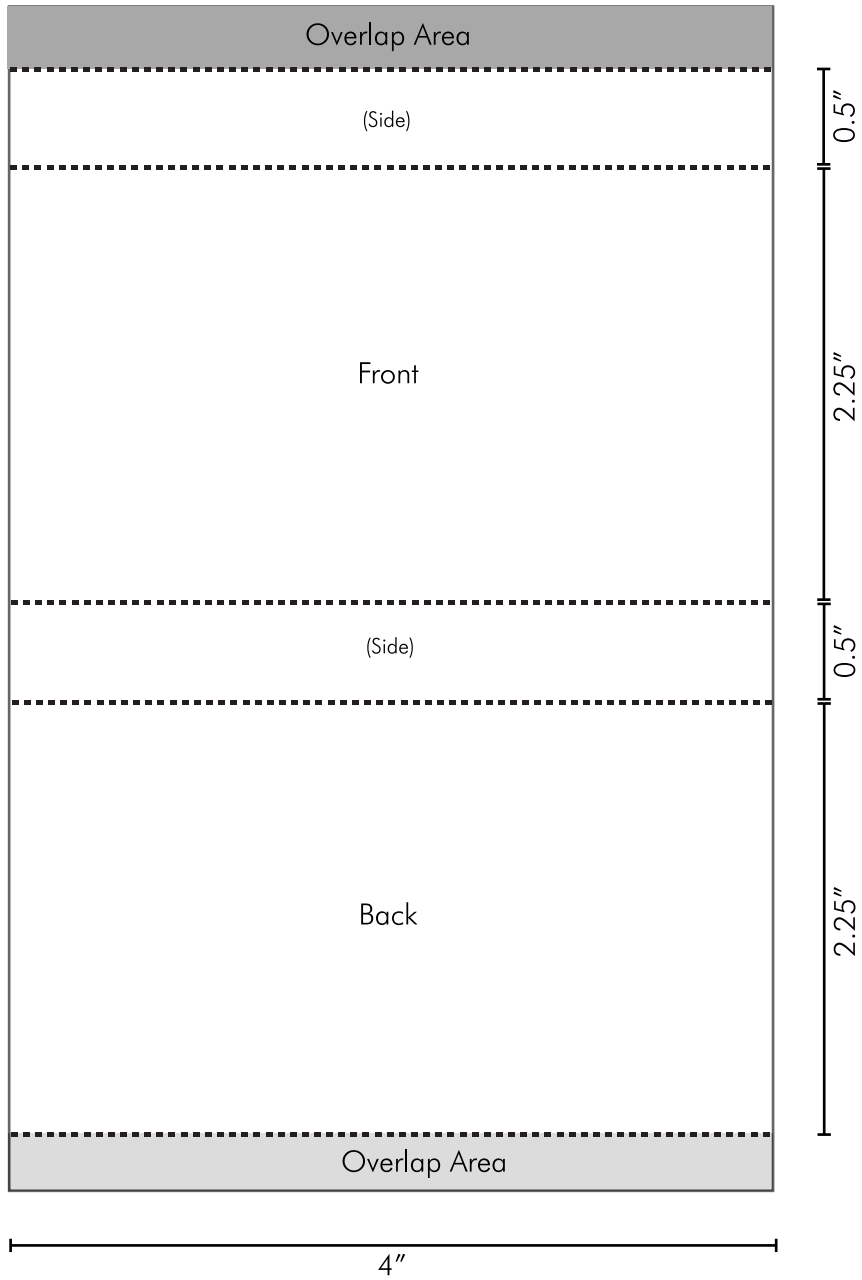

Wrapper Template

Reese's Peanut Butter Cups - #CBFS-010

For full bleed, extend 1/8" past wrapper edge.